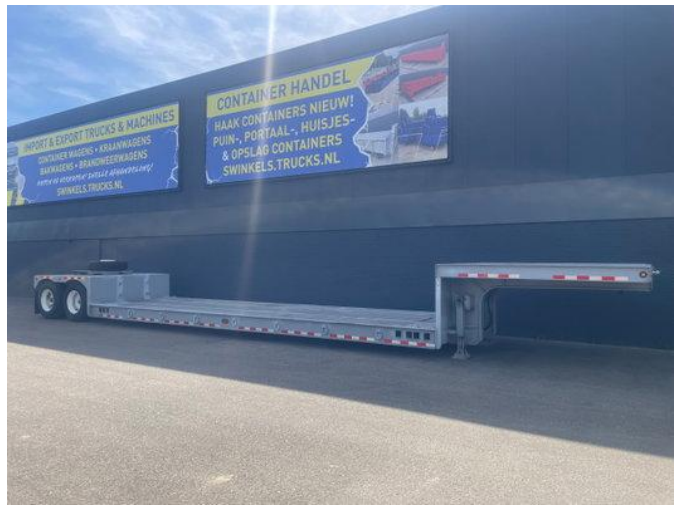

SWINKELS TRUCKS

IM- EXPORT WORLDWIDE

ETNYRE R 30 TD 2 Assige Diepladers NIEUWSTAAT !! 4 x in Stock !!

General features

Brand	ETNYRE
Subcategory	Lowloader
Construction year	2015
Date of first registration	28-05-2015
Color	Gray
Condition	Used
General condition	Very good

Characteristics

Empty weight	10.206kg
Load capacity	25.000kg
GVW	35.206kg
Length	1.465cm
Width	250cm

ETNYRE R 30 TD 2 Assige Diepladers NIEUWSTAAT !! 4 x in Stock !!

Accessories