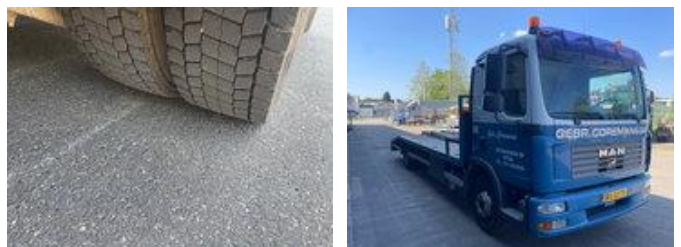

SWINKELS TRUCKS

IM- EXPORT WORLDWIDE

MAN TGL 12.210 Maschinetransporter 255.000 km Euro 3 ! LoadingCap 6.820 Kg

General features

Brand	MAN
Model	TGL 12.210
Subcategory	Loading ramp
Licence plate	bs-gj-75
Construction year	2006
Date of first registration	18-09-2006
Color	Blue
Condition	Used
General condition	Very good
Fuel	Diesel
Emission class	Euro 3

Characteristics

Empty weight	5.170kg
Load capacity	6.820kg

GVW	11.990kg
Length	836cm
Width	241cm
Cabin	No
Cylinder contents	4.580cc

MAN TGL 12.210 Maschinetransporter 255.000 km Euro 3 ! LoadingCap 6.820 Kg